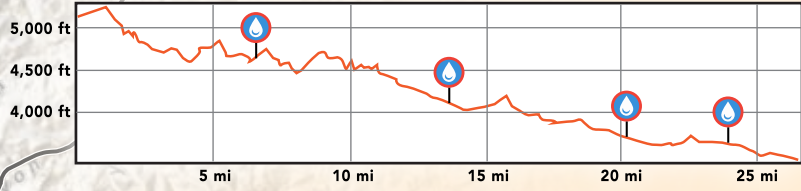

S. HOUGHTON RD.

MARSH STATION RD.

FINISH
Gabe Zimmerman Trailhead

SAHUARITA RD.

10k Start
Sahuarita Road

Half Marathon Start
Lakes Road

LEGEND

- Trailhead
- Vail Scramble 10k
- Vail Scramble Half Marathon
- Vail Scramble Marathon
- Arizona Trail
- Aid Station
- Perennial Stream
- National Forest
- Cienega Creek Natural Preserve
- Railroad

Marathon: 2,080 ft. of gain

Half Marathon: 655 ft. of gain

Marathon Start
Oak Tree Canyon Trailhead