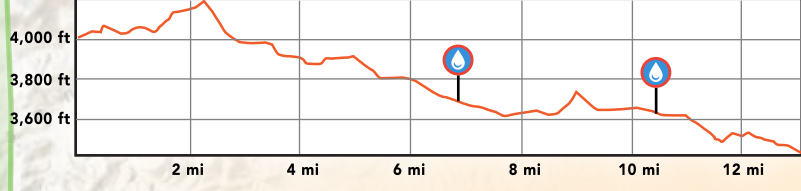

S. HOUGHTON RD.

MARSH STATION RD.

FINISH
Gabe Zimmerman Trailhead

SAHUARITA RD.

10k Start
Sahuarita Road

Half Marathon Start
Lakes Road

LEGEND

- Trailhead
- Vail Scramble 10k
- Vail Scramble Half Marathon
- Vail Scramble Marathon
- Arizona Trail
- Aid Station
- Perennial Stream
- National Forest
- Cienega Creek Natural Preserve
- Railroad

Marathon: 2,080 ft. of gain

Half Marathon: 655 ft. of gain

Marathon Start
Oak Tree Canyon Trailhead