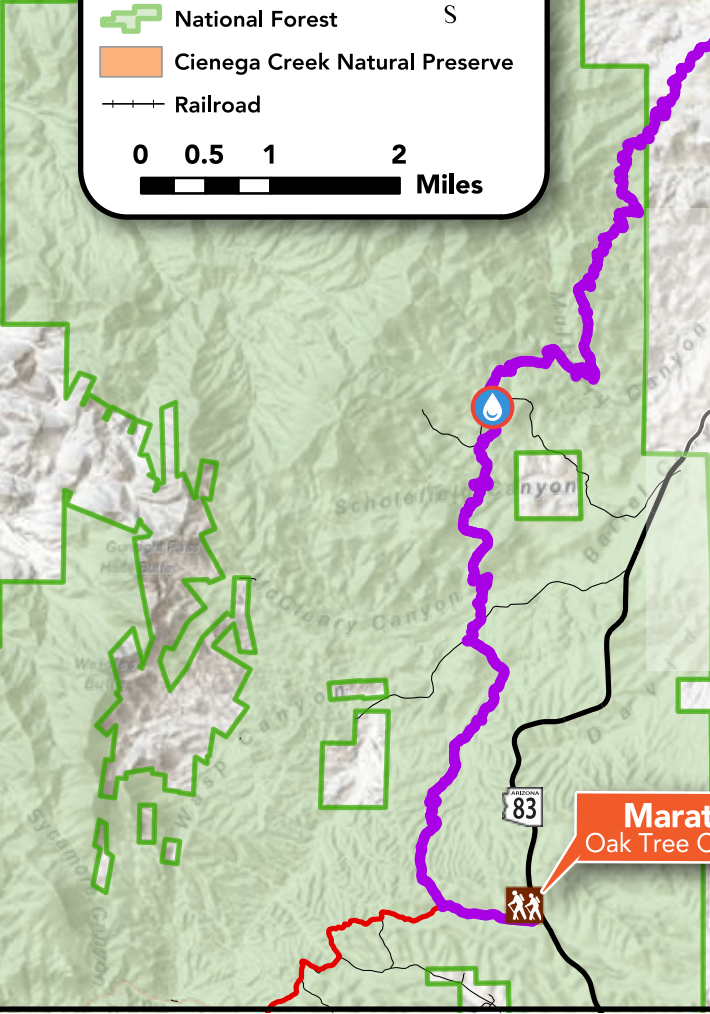

S. HOUGHTON RD.

MARSH STATION RD.

FINISH
Gabe Zimmerman Trailhead

SAHUARITA RD.

10k Start
Sahuarita Road

Half Marathon Start
Lakes Road

LEGEND

- Trailhead
- Vail Scramble 10k
- Vail Scramble Half Marathon
- Vail Scramble Marathon
- Arizona Trail
- Aid Station
- Perennial Stream
- National Forest
- Cienega Creek Natural Preserve
- Railroad

Marathon: 2,080 ft. of gain

Half Marathon: 655 ft. of gain

Marathon Start
Oak Tree Canyon Trailhead