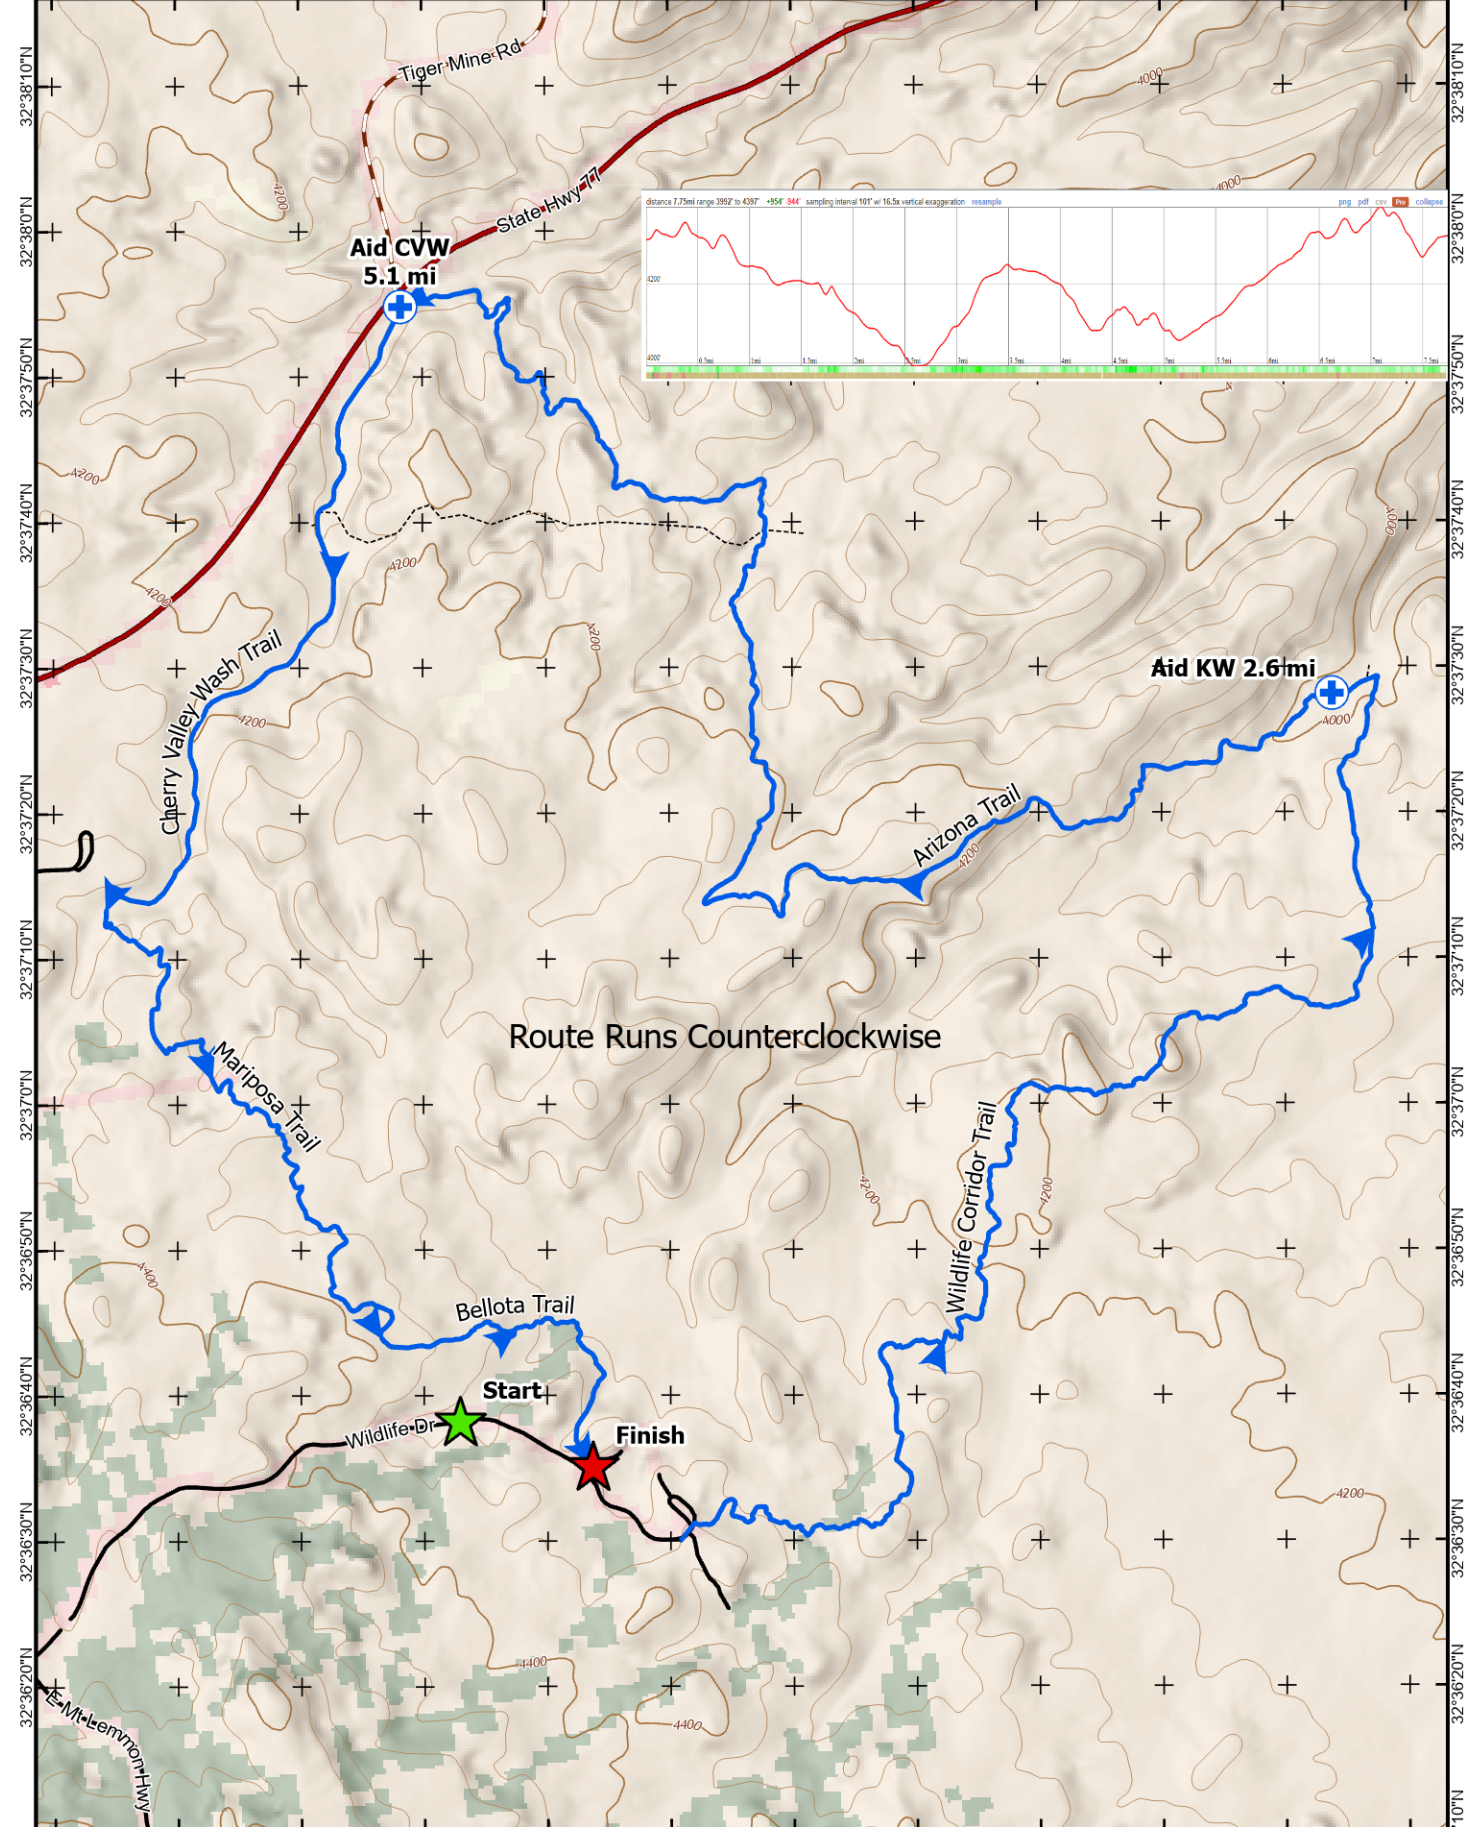

110°44'50"W 110°44'40"W 110°44'30"W 110°44'20"W 110°44'10"W 110°44'0"W 110°43'50"W 110°43'40"W 110°43'30"W 110°43'20"W 110°43'10"W 110°43'0"W

# Oracle Rumble 12k Course

Total Gain 954 feet  
Total Loss 944 feet

- 12k Course
- Aid Station
- Finish
- Start

A. Seifert v1.0  
10/16/2023  
Oracle Rumble Maps.aprx  
Copyright © 2023

Lat/Long WGS 84  
UTM NAD 83 12N  
Scale: 1:16,000

32°36'10"N