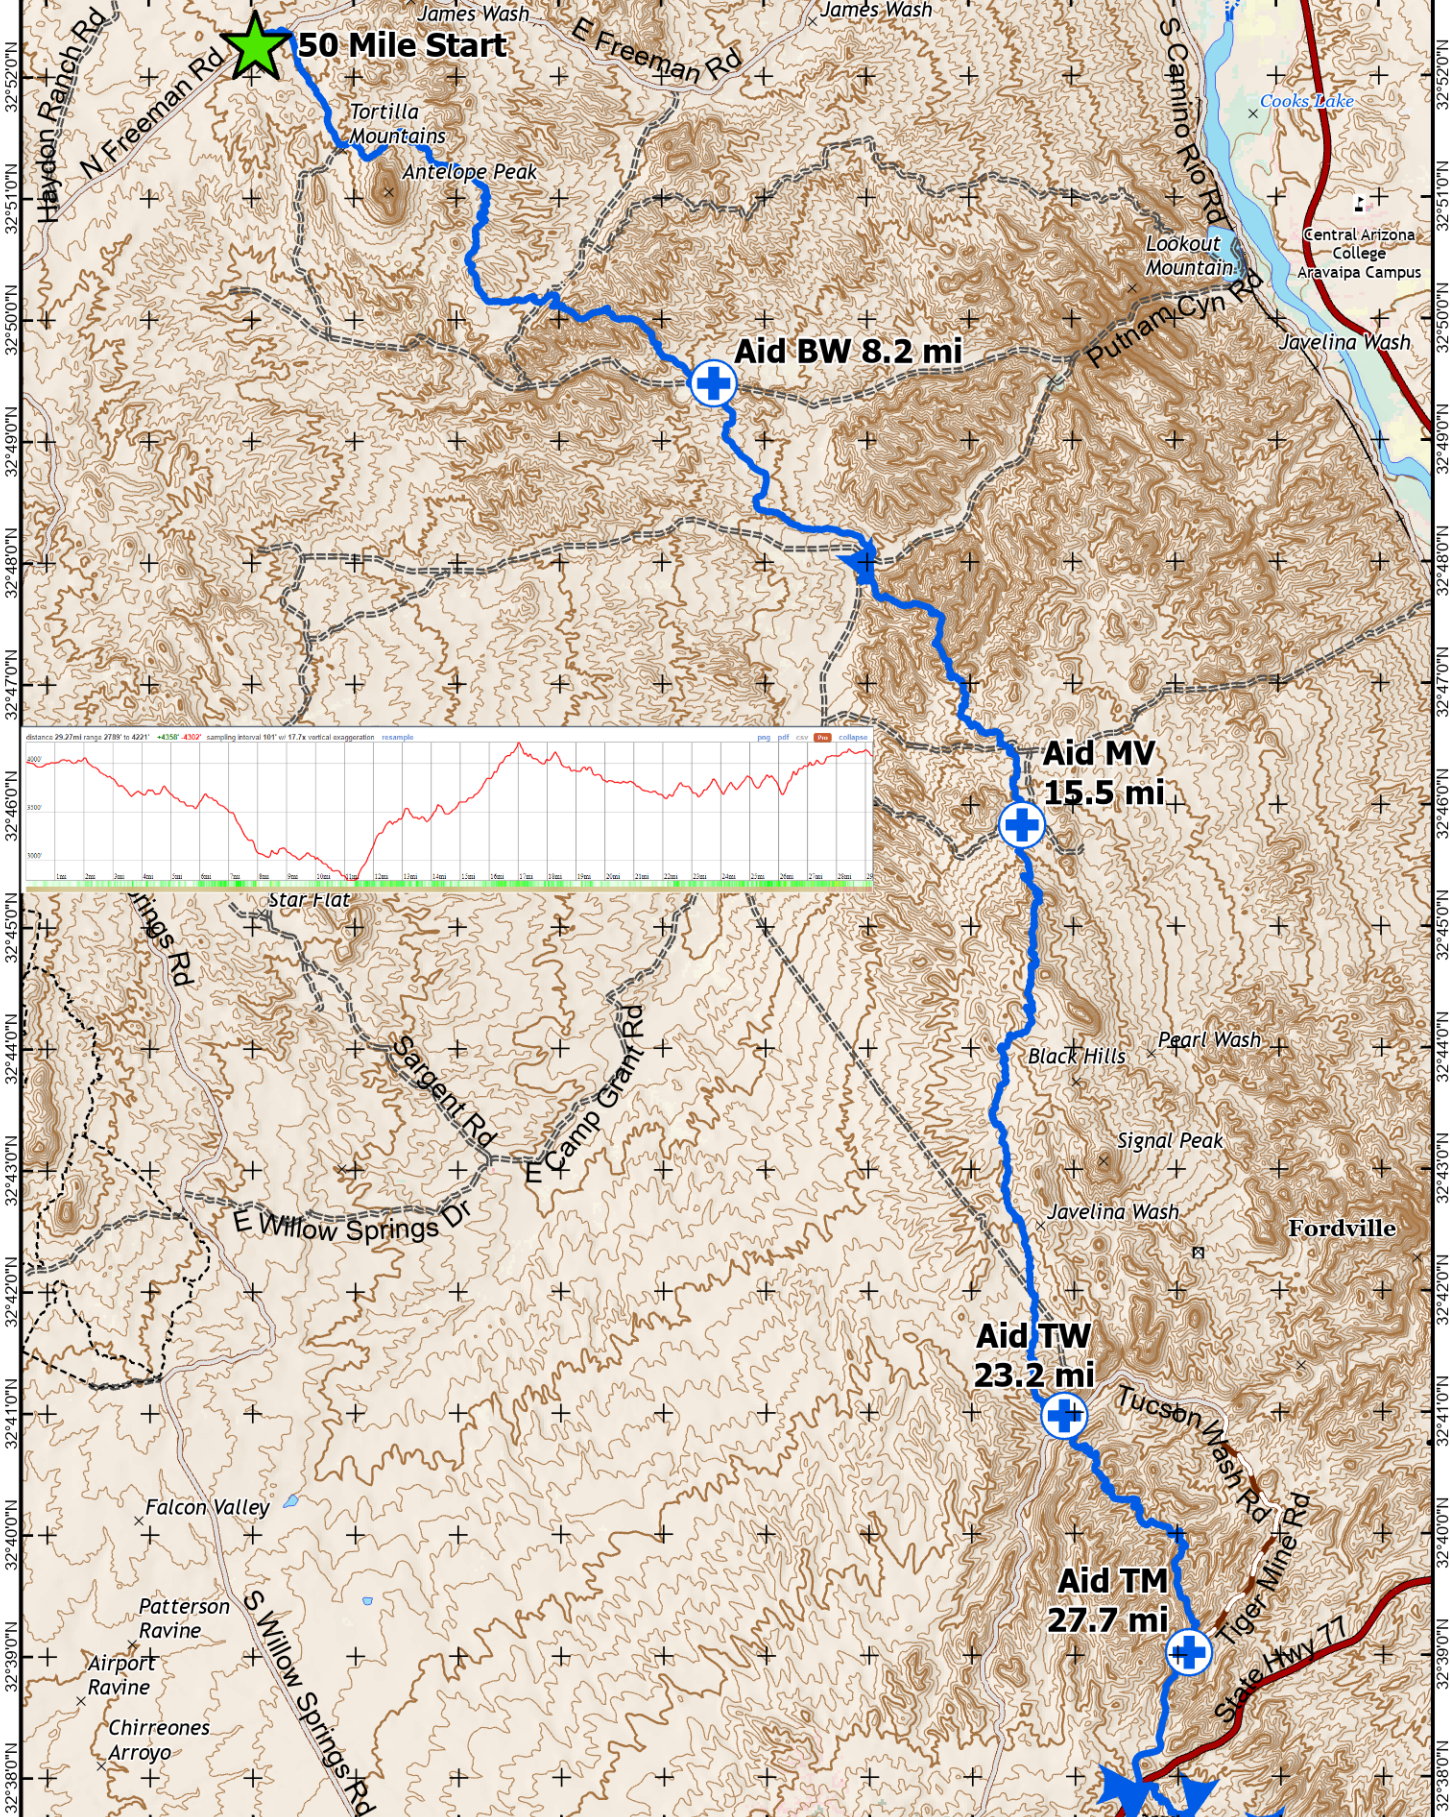

110°55'0"W 110°54'0"W 110°53'0"W 110°52'0"W 110°51'0"W 110°50'0"W 110°49'0"W 110°48'0"W 110°47'0"W 110°46'0"W 110°45'0"W 110°44'0"W 110°43'0"W 110°42'0"W

Oracle Rumble
50 mile Course

Total Gain 6,913 feet
Total Loss 6,604 feet

- 50 mile Course
- Start
- Aid Station

Lat/Long WGS 84
UTM NAD 83 12N
Scale: 1:115,000