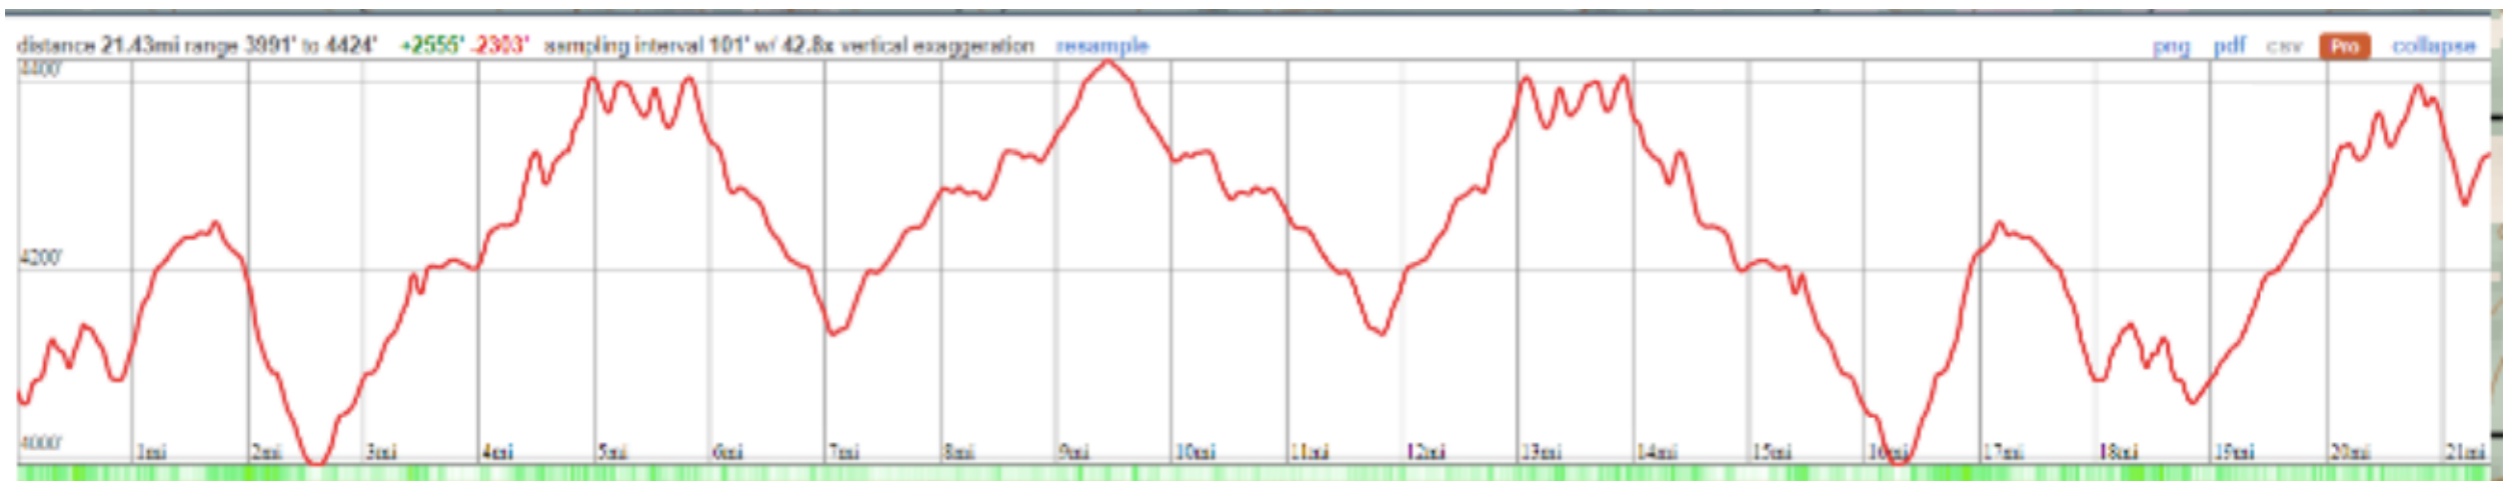

AZT Oracle Rumble - 50 Mile - First Half

AZT Oracle Rumble - 50 Mile - Second Half

Total Elevation Gain: 6914
Total Elevation Loss: 6604