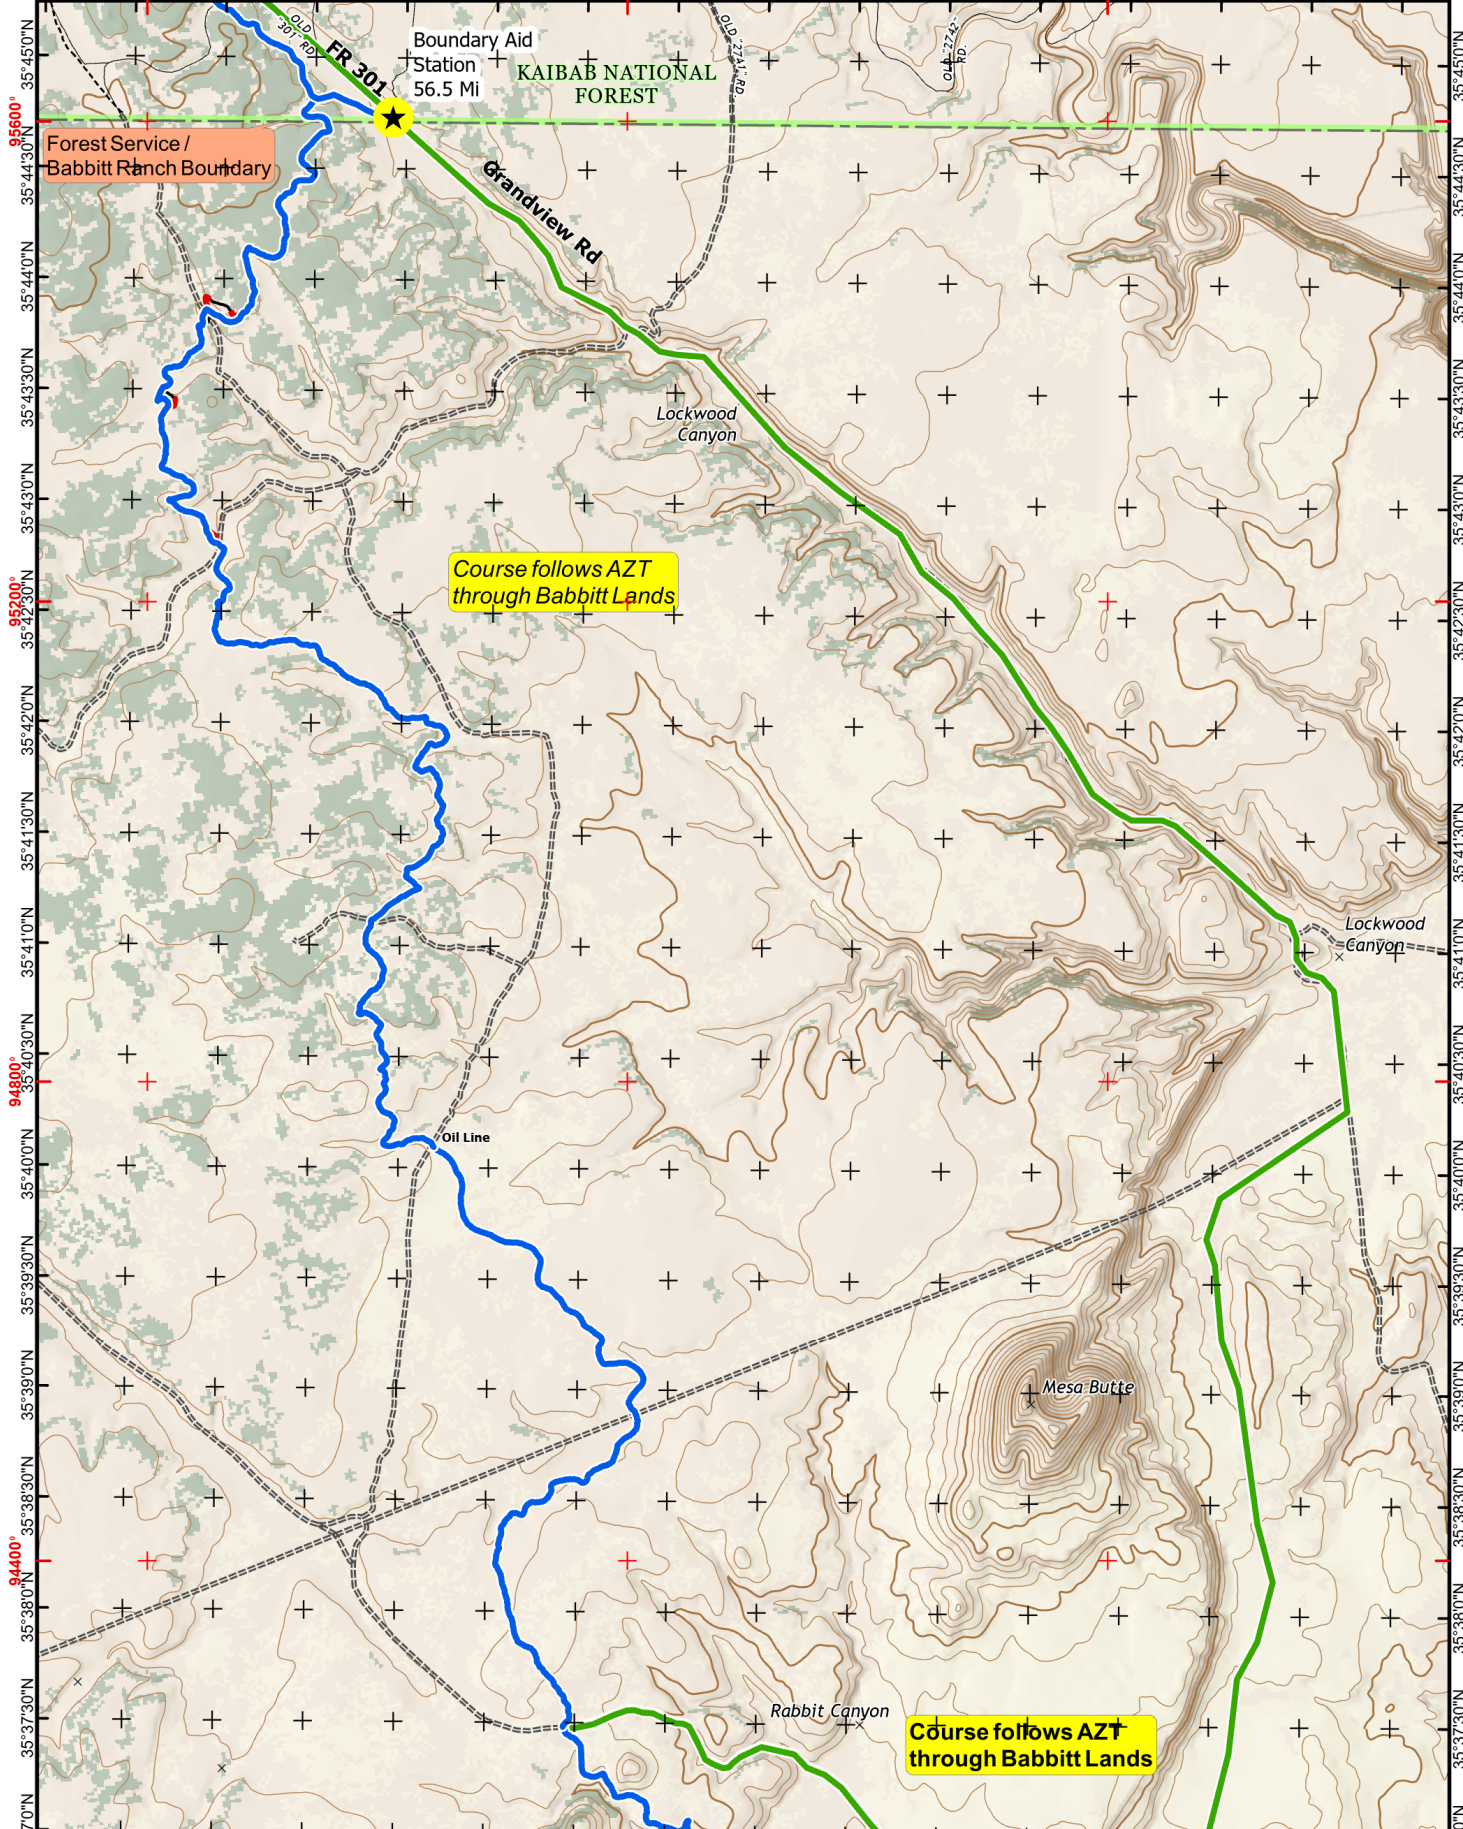

111°51'0"W 111°50'30"W 111°50'0"W 111°49'30"W 111°49'0"W 111°48'30"W 111°48'0"W 111°47'30"W 111°47'0"W 111°46'30"W 111°46'0"W 111°45'30"W 111°45'0"W 111°44'30"W 111°44'0"W 111°43'30"W

Stagecoach Line BIKE 100 Mile Course

A. Seifert v1.0 3/17/2024
 Stagecoach Course Maps.mxd Copyright © 2022
 Lat/Long WGS 84 UTM NAD 83 12N Scale: 1:63,000

0 0.5 1 Miles

 Aid Stations
  Bike Course
  Crew Driving Route