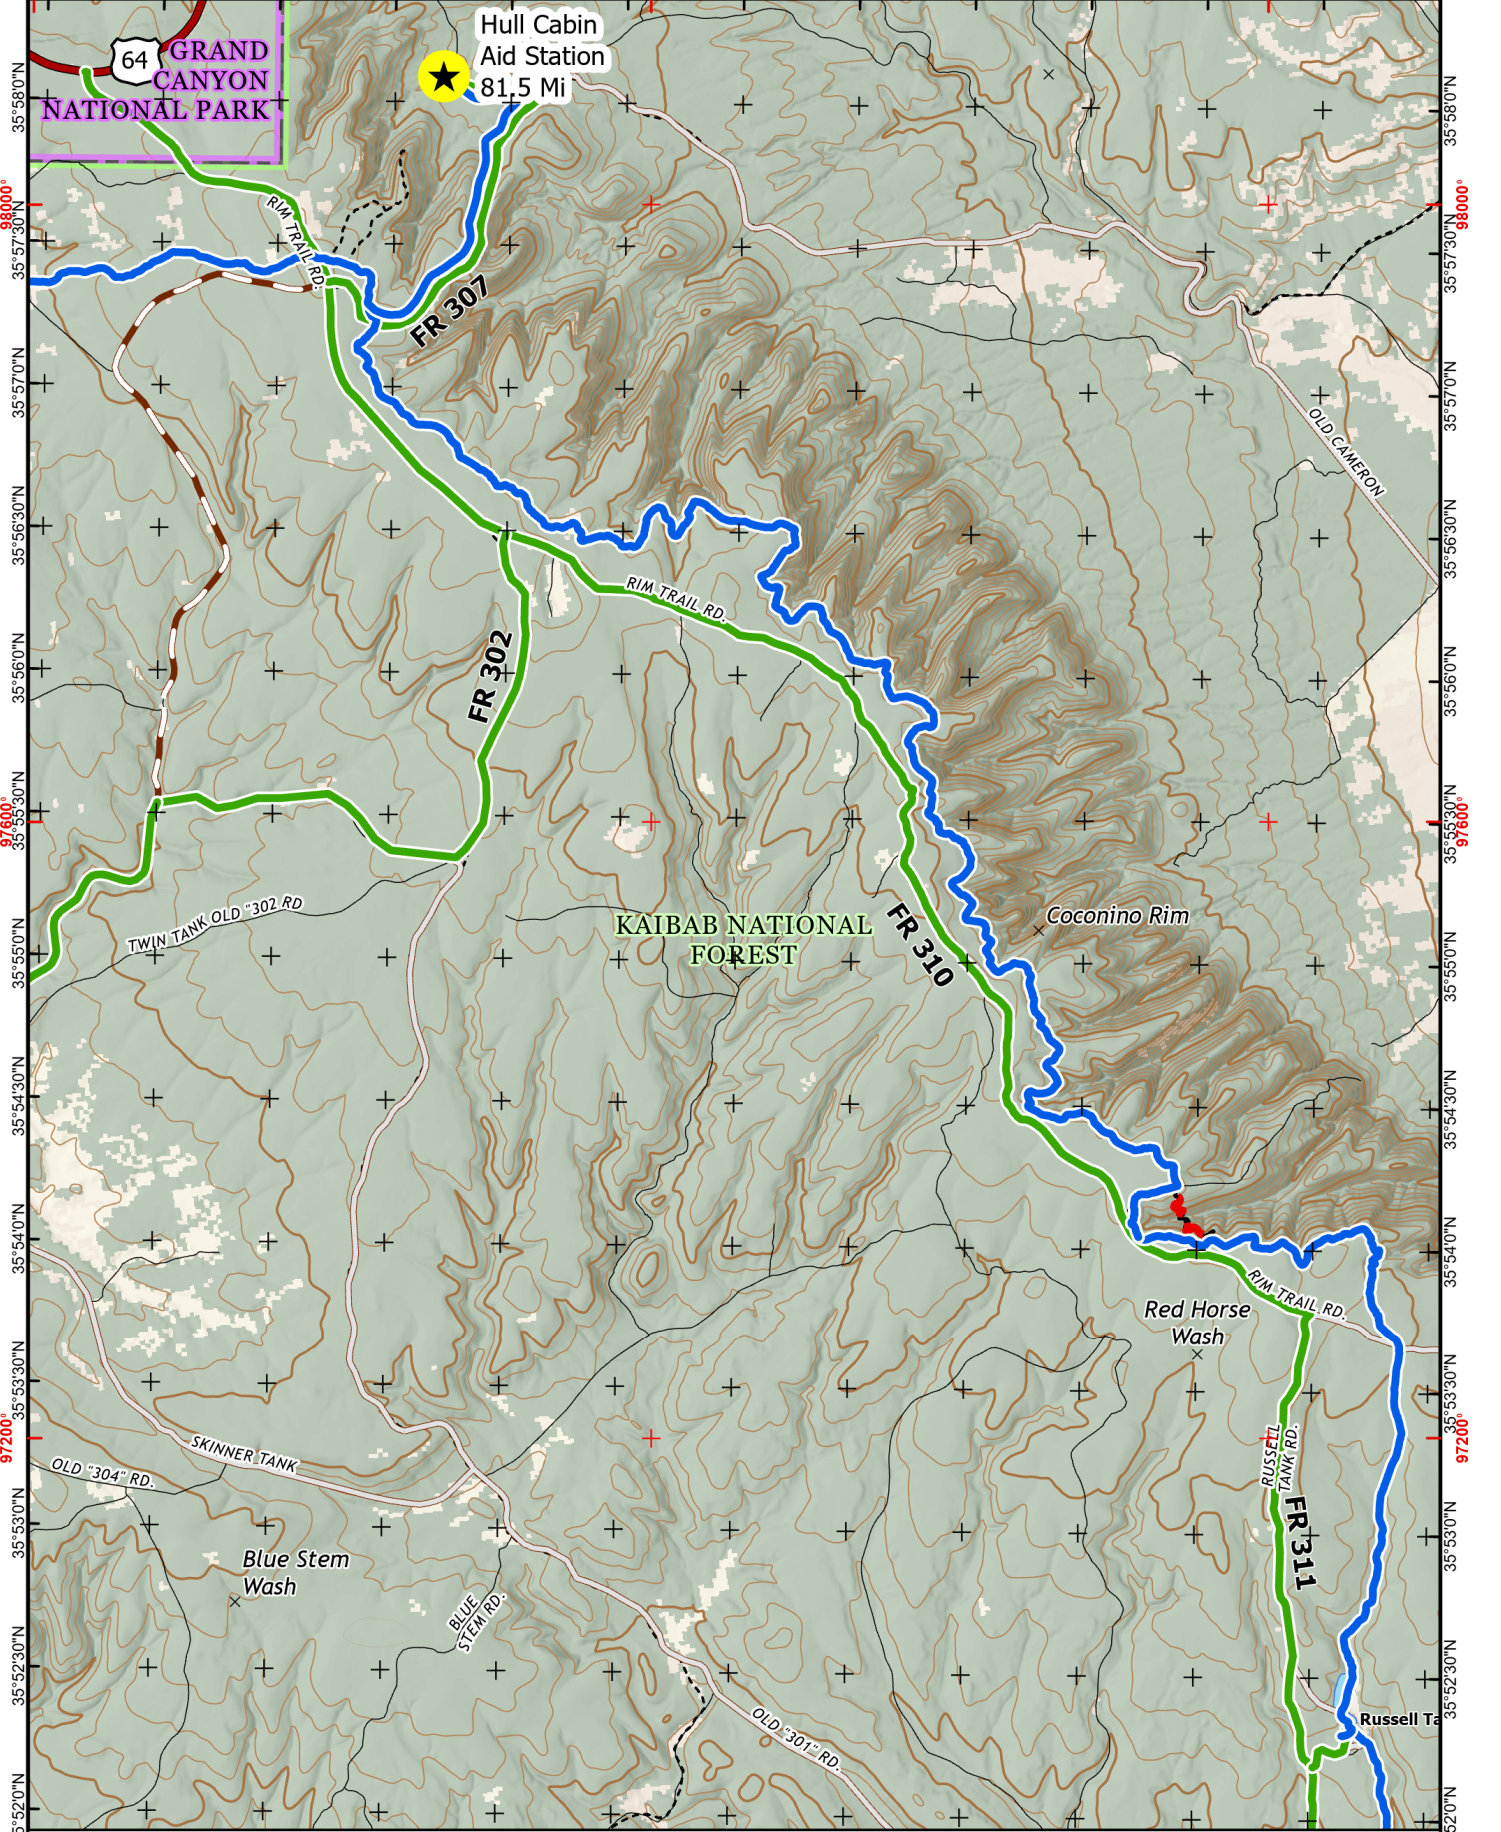

412⁰⁰⁰ 111°58'30"W 111°58'0"W 111°57'30"W 111°57'0"W 111°56'30"W 416⁰⁰⁰ 111°56'0"W 111°55'30"W 111°55'0"W 111°54'30"W 111°54'0"W 420⁰⁰⁰ 111°53'30"W 111°53'0"W 111°52'30"W

Stagecoach Line BIKE 100 Mile Course

A. Seifert v1.0 3/17/2024
 Stagecoach Course Maps.mxd Copyright © 2022
 Lat/Long WGS 84 UTM NAD 83 12N Scale: 1:49,000

0 0.5 1 Miles

 Aid Stations
  Bike Course
  Crew Driving Route