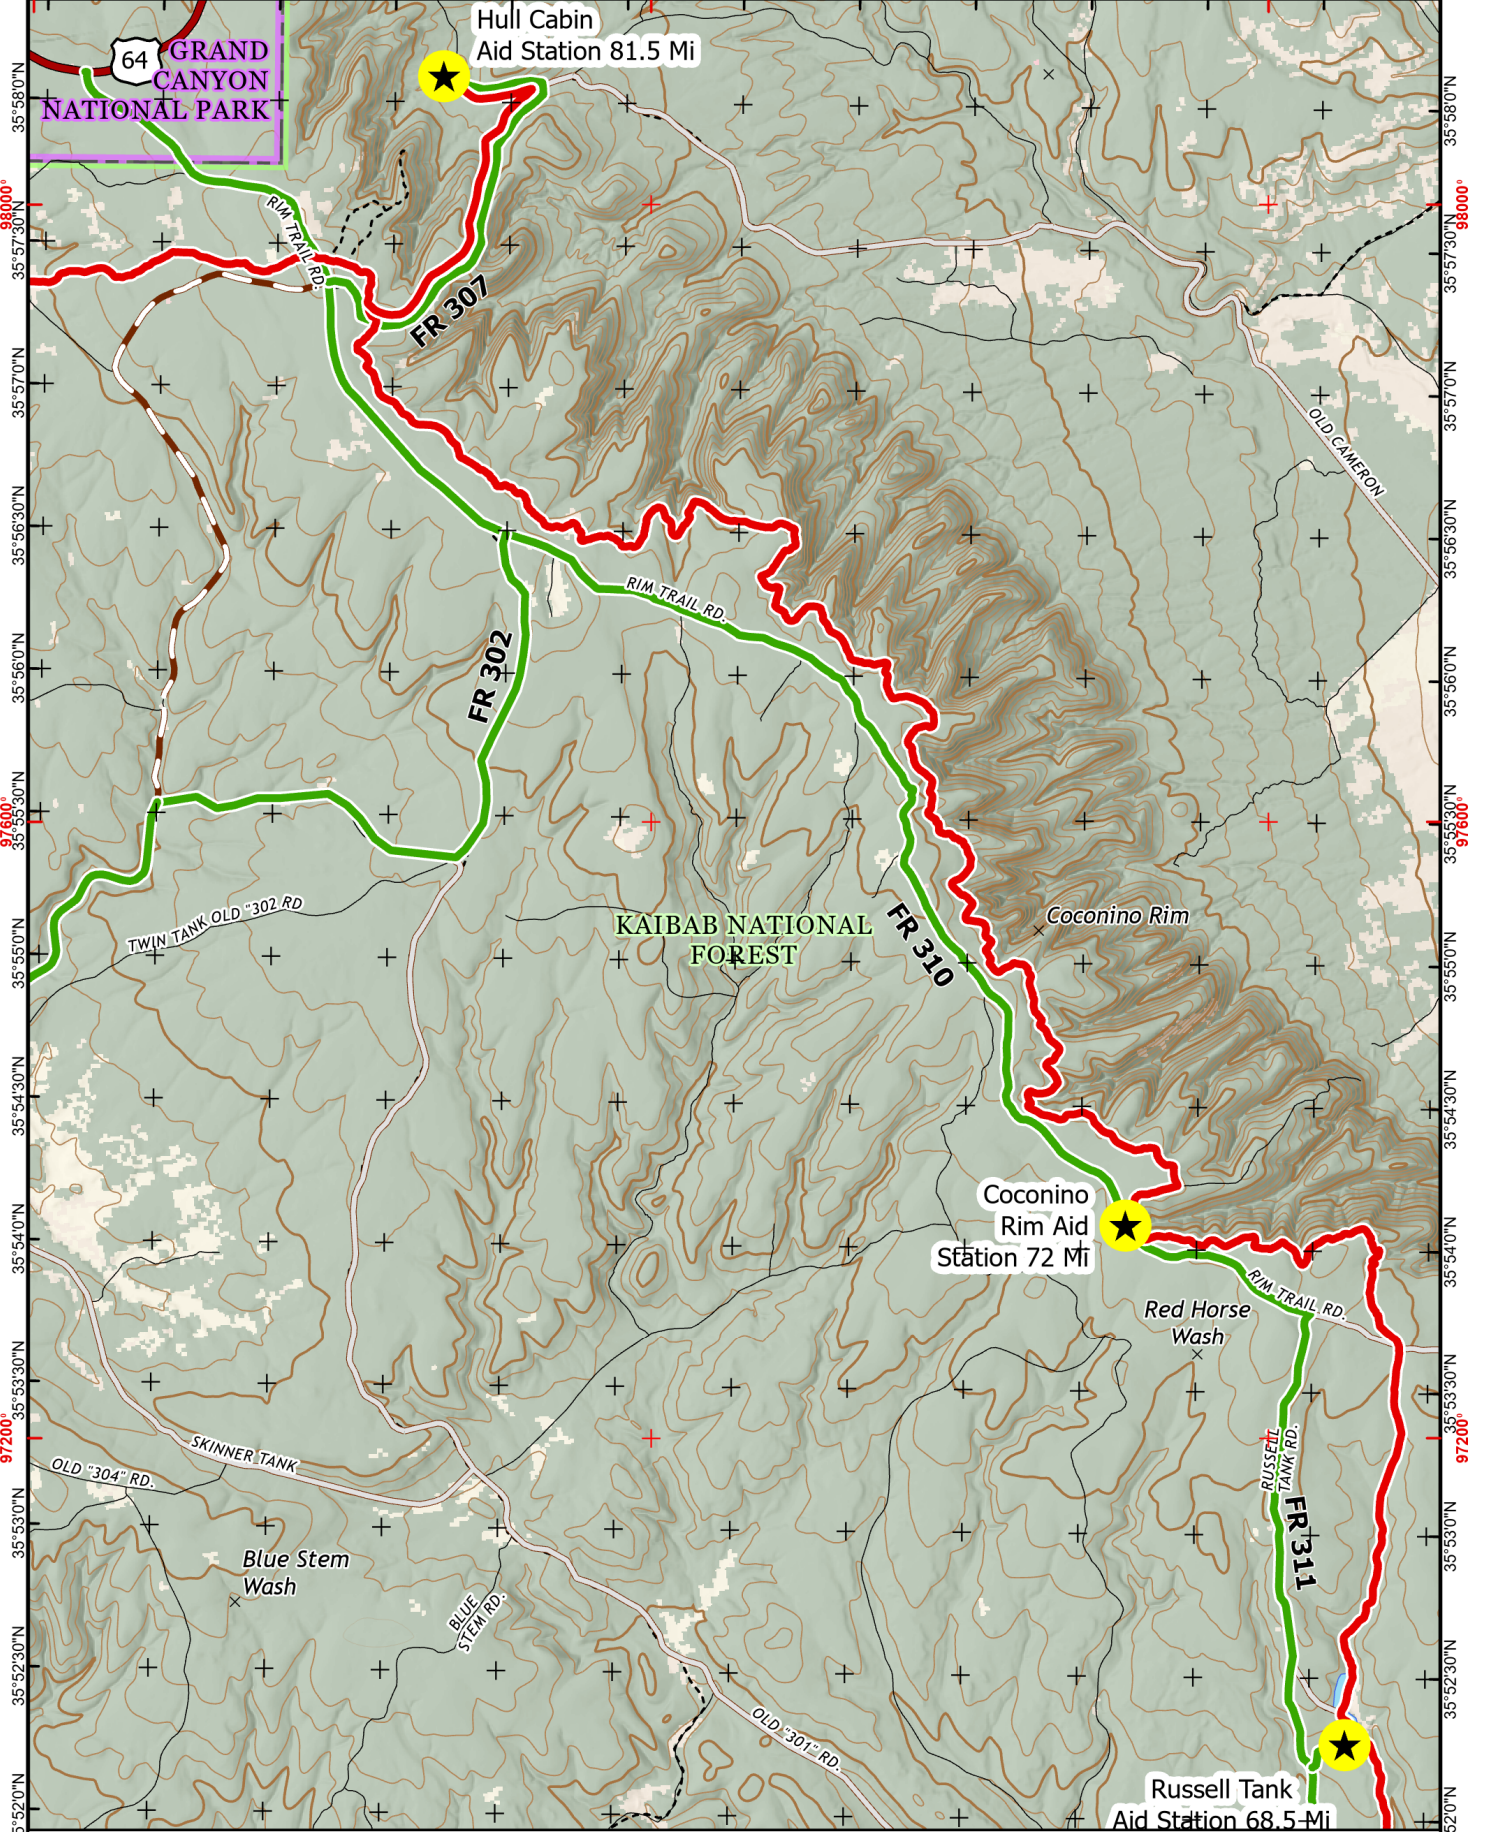

412⁰⁰⁰ 111°58'30"W 111°58'0"W 111°57'30"W 111°57'0"W 111°56'30"W 416⁰⁰⁰ 111°56'0"W 111°55'30"W 111°55'0"W 111°54'30"W 111°54'0"W 420⁰⁰⁰ 111°53'30"W 111°53'0"W 111°52'30"W

Stagecoach Line RUN
100 Mile Course

 Aid Stations
  Run Course
  Crew Driving Route

A. Seifert v1.0
3/17/2024

 Stagecoach Course Maps.mxd
Copyright © 2022

 Lat/Long WGS 84
UTM NAD 83 12N
Scale: 1:49,000

0 0.5 1 Miles