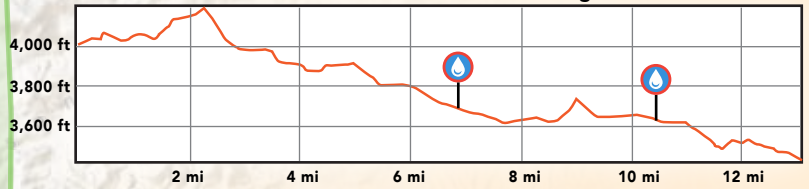

83

LEGEND

- Trailhead
- Vail Scramble 10k
- Vail Scramble Half Marathon
- Vail Scramble Marathon
- Arizona Trail
- Aid Station
- Perennial Stream
- National Forest
- Cienega Creek Natural Preserve
- Railroad

Marathon: 2,080 ft. of gain

Half Marathon: 655 ft. of gain

Marathon Start
Oak Tree Canyon Trailhead