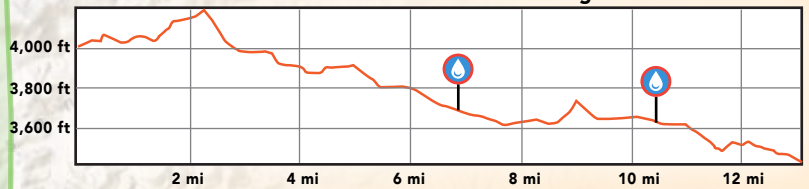

- Trailhead
- Vail Scramble 10k
- Vail Scramble Half Marathon
- Vail Scramble Marathon
- Arizona Trail
- Aid Station
- Perennial Stream
- National Forest
- Cienega Creek Natural Preserve
- Railroad

CHARRON
VINEYARD & WINERY
VAIL, ARIZONA

Half Marathon Start
Lakes Road

Marathon: 2,080 ft. of gain

Half Marathon: 655 ft. of gain

Marathon Start
Oak Tree Canyon Trailhead